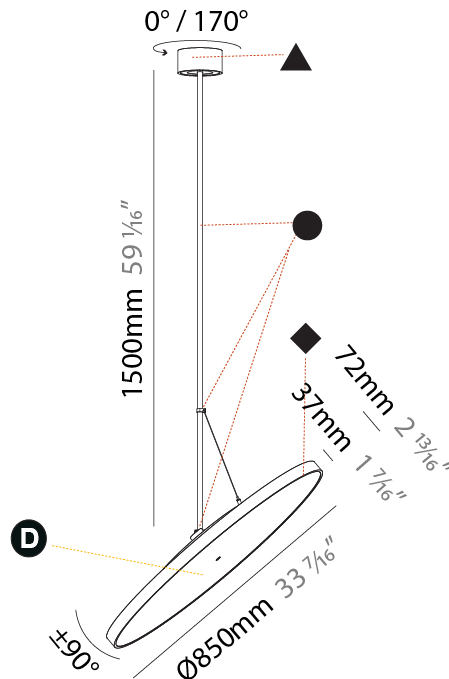

GENERAL

Series: Sign Diva Flex
Subseries: Sign Diva Flex
Partner: Prolicht
Division: Architectural
Installation: Suspension
Product Type: Pendant
Mounting Location: Ceiling
Light Distribution: Adjustable

PHYSICAL

Shape: Round
Diameter (mm): 850
Diameter (in): 33 7/16"
Height (mm): 1620
Height (in): 63 3/4"
Weight (kg): 2.007
Weight (lbs): 4.42
Diffuser: PMMA - Opal / Micro-Prism / Sparkling Secret / Vintage Industrial
Fixture Finish: SSR / BKV / CWI / CRY / HAB / UFT / ITA / RUA / FTG / MYG / LOD / PUS / FRO / FUP / KIA / POP / BLS / SPG / MEY / GOH / CHC / COM / ABZ / JAG / OBR / MOS / ROR
Fixture Material: PMMA / Extruded Aluminum / Steel

ELECTRICAL

Lamp Type: LED (Zhaga Standard)
Input Wattage (W): 96.8
Total Output Wattage (W): 76.8
Dimming: Tri-Mode (Non-Dimming and Phase Dimming (120Vac only) and 0-10V Dimming)
Driver Included: Yes
Driver Location: Integrated
Driver Type: Constant Current - Universal
Driver Class: Class 2
Input Voltage (V): 120 - 277
Constant Current (MA): 600

LED

Color Temperature (°K): 2700 / 3000 / 3500 / 4000
Max. Delivered Lumen (lm): 9094 / 9806 / 11375 / 11617
Nominal Lumen (lm): 10753 / 11596 / 13461 / 13736
CRI: >90 CRI
Lamp Life (hrs): 50000

OPTICAL

Adjustability: Rotational 170°; Tilt 90°

RATINGS AND CERTIFICATIONS

Certified By: Certified for North American Standards
IP rating: IP20