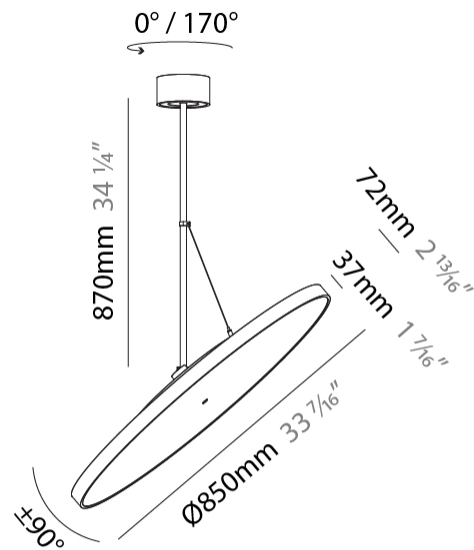

GENERAL

Series: Sign Diva Flex
Subseries: Sign Diva Flex
Brand: Prolicht
Division: Architectural
Mounting Type: Suspension
Mounting Location: Ceiling
Subcategory: Pendant

PHYSICAL

Diameter (mm): 850
Diameter (in): 33 ⁷/₁₆
Height (mm): 870
Height (in): 34 ¹/₄
Light Distribution: Adjustable / Direct
Weight (kg): 9
Weight (lbs): 19.8
Diffuser: PMMA - Opal / Micro-Prism / Sparkling Secret / Vintage Industrial
Fixture Finish: SSR / BKV / CWI / CRY / HAB / UFT / ITA / RUA / FTG / MYG / LOD / PUS / FRO / FUP / KIA / POP / BLS / SPG / MEY / GOH / GUM / CHC / COM / ABZ / JAG / OBR / MOS / ROR
Fixture Material: Extruded Aluminum / Steel

ELECTRICAL

Lamp Type: LED (Zhaga Standard)
Input Wattage (W): 96.8
Total Output Wattage (W): 76.8
Dimming: Tri-Mode (Non-Dimming and Phase Dimming (120Vac only) and 0-10V Dimming)
Driver Included: Yes
Driver Location: Integrated
Driver Type: Constant Current - Universal
Driver Class: Class 2
Input Voltage (V): 120 - 277
Constant Current (MA): 600

LED

Color Temperature (°K): 2700 / 3000 / 3500 / 4000
Max. Delivered Lumen (lm): 9094 / 9806 / 11385 / 11617
Nominal Lumen (lm): 10753 / 11596 / 13461 / 13736
CRI: >90 CRI
Lamp Life (hrs): 50000

OPTICAL

RATINGS AND CERTIFICATIONS

Certified By: Certified for North American Standards
IP rating: IP20