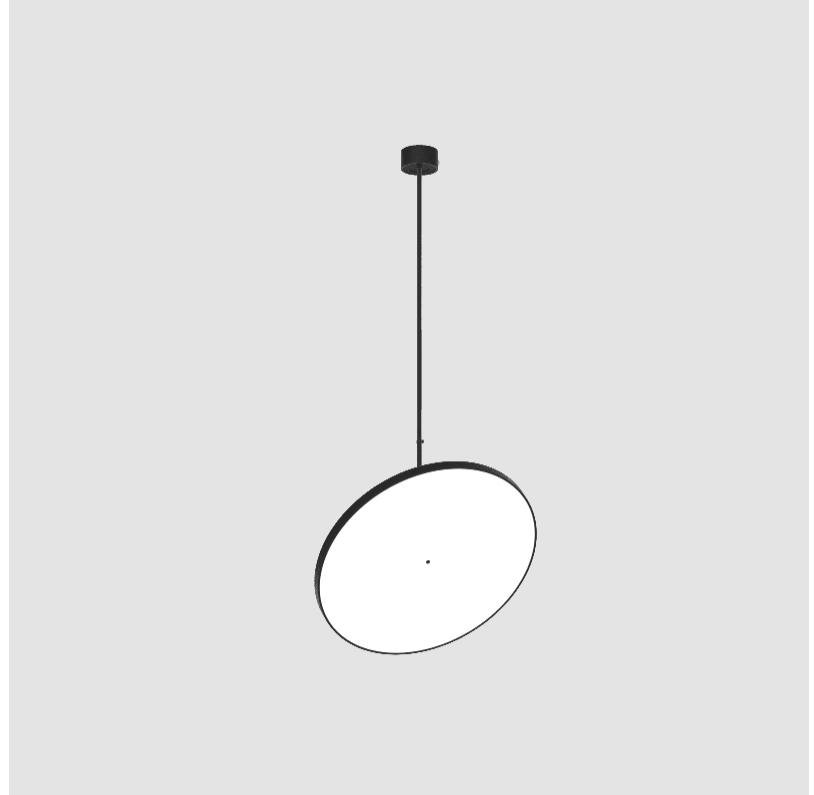

SIGN DIVA FLEX SUSPENSION

A30857-

base number LED Dimming Color Temperature Finishes (Diamond) Finishes (Triangle) Finishes (Circle) Diffuser with Ring

- To build a product code in our configurator select the specify button on the base model # product page
- To build a manual product code on this datasheet choose from the options listed below in blue font and add the suffix to the base model #

GENERAL

Series: Sign Diva Flex
 Subseries: Sign Diva Flex
 Brand: Prolicht
 Division: Architectural
 Mounting Type: Suspension
 Mounting Location: Ceiling
 Subcategory: Pendant

PHYSICAL

Diameter (mm): 850
 Diameter (in): 33 ⁷/₁₆
 Height (mm): 870
 Height (in): 34 ¹/₄
 Light Distribution: Adjustable / Direct
 Weight (kg): 9
 Weight (lbs): 19.8
 Diffuser: PMMA - Opal / Micro-Prism / Sparkling Secret / Vintage Industrial
 Fixture Finish: SSR / BKV / CWI / CRY / HAB / UFT / ITA / RUA / FTG / MYG / LOD / PUS / FRO / FUP / KIA / POP / BLS / SPG / MEY / GOH / GUM / CHC / COM / ABZ / JAG / OBR / MOS / ROR
 Fixture Material: Extruded Aluminum / Steel

GENERAL

Series: Sign Diva Flex
Subseries: Sign Diva Flex
Brand: Prolicht
Division: Architectural
Mounting Type: Suspension
Mounting Location: Ceiling
Subcategory: Pendant

PHYSICAL

Shape: Round
Diameter (mm): 850
Diameter (in): 33 7/16
Height (mm): 1620
Height (in): 63 3/4
Light Distribution: Adjustable / Direct
Weight (kg): 2.007
Weight (lbs): 4.42
Diffuser: PMMA - Opal / Micro-Prism / Sparkling Secret / Vintage Industrial
Fixture Finish: SSR / BKV / CWI / CRY / HAB / UFT / ITA / RUA / FTG / MYG / LOD / PUS / FRO / FUP / KIA / POP / BLS / SPG / MEY / GOH / GUM / CHC / COM / ABZ / JAG / OBR / MOS / ROR
Fixture Material: Extruded Aluminum / Steel

Adjustability: Rotational 170°; Tilt 90°
--

RATINGS AND CERTIFICATIONS

Certified By: Certified for North American Standards
IP rating: IP20

SIGN DIVA FLEX SUSPENSION

A30858-

PROJECT	_____
TYPE	_____
SPECIFIER	_____
QUANTITY	_____
DATE	_____