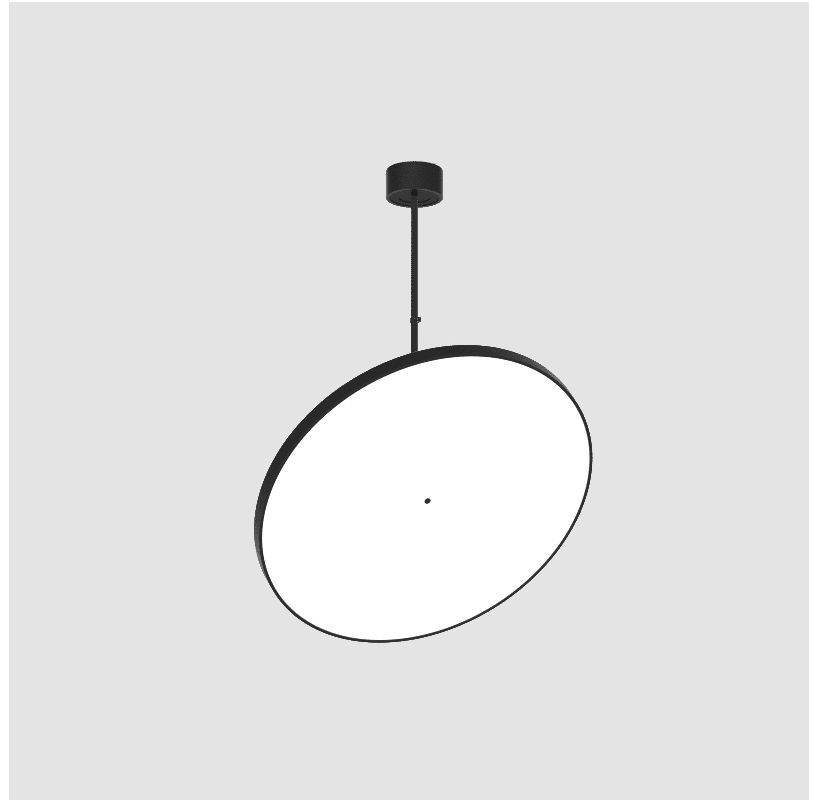

GENERAL

Series: Sign Diva Flex
Subseries: Sign Diva Flex
Brand: Prolicht
Division: Architectural
Mounting Type: Suspension
Mounting Location: Ceiling
Subcategory: Pendant

PHYSICAL

Diameter (mm): 850
Diameter (in): 33 ⁷/₁₆
Height (mm): 870
Height (in): 34 ¹/₄
Light Distribution: Adjustable / Direct
Weight (kg): 9
Weight (lbs): 19.8
Diffuser: PMMA - Opal / Micro-Prism / Sparkling Secret / Vintage Industrial
Fixture Finish: SSR / BKV / CWI / CRY / HAB / UFT / ITA / RUA / FTG / MYG / LOD / PUS / FRO / FUP / KIA / POP / BLS / SPG / MEY / GOH / GUM / CHC / COM / ABZ / JAG / OBR / MOS / ROR
Fixture Material: Extruded Aluminum / Steel

ELECTRICAL

Lamp Type: LED (Zhaga Standard)
Input Wattage (W): 96.8
Total Output Wattage (W): 76.8
Dimming: Tri-Mode (Non-Dimming and Phase Dimming (120Vac only) and 0-10V Dimming)
Driver Included: Yes
Driver Location: Integrated
Driver Type: Constant Current - Universal
Driver Class: Class 2
Input Voltage (V): 120 - 277
Constant Current (MA): 600

LED

Color Temperature (°K): 2700 / 3000 / 3500 / 4000
Max. Delivered Lumen (lm): 9094 / 9806 / 11385 / 11617
Nominal Lumen (lm): 10753 / 11596 / 13461 / 13736
CRI: >90 CRI
Lamp Life (hrs): 50000

OPTICAL

RATINGS AND CERTIFICATIONS

Certified By: Certified for North American Standards
IP rating: IP20