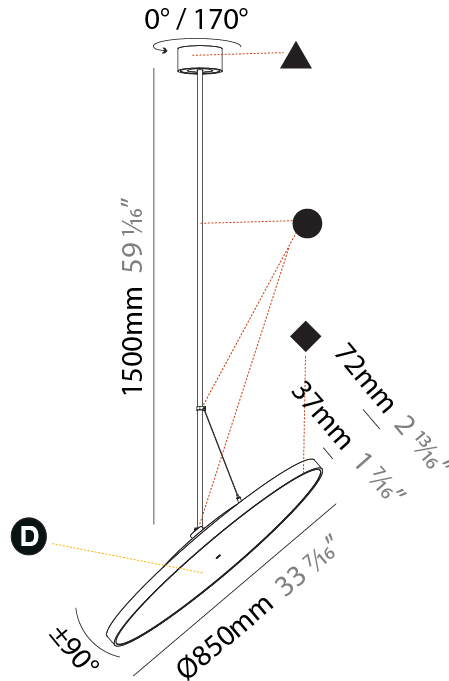

GENERAL

Series: Sign Diva Flex
 Subseries: Sign Diva Flex
 Brand: Prolicht
 Division: Architectural
 Mounting Type: Suspension
 Mounting Location: Ceiling
 Subcategory: Pendant

PHYSICAL

Diameter (mm): 850
 Diameter (in): 33 ⁷/₁₆
 Height (mm): 870
 Height (in): 34 ¹/₄
 Light Distribution: Adjustable / Direct
 Weight (kg): 9
 Weight (lbs): 19.8
 Diffuser: PMMA - Opal / Micro-Prism / Sparkling Secret / Vintage Industrial
 Fixture Finish: SSR / BKV / CWI / CRY / HAB / UFT / ITA / RUA / FTG / MYG / LOD / PUS / FRO / FUP / KIA / POP / BLS / SPG / MEY / GOH / GUM / CHC / COM / ABZ / JAG / OBR / MOS / ROR
 Fixture Material: Extruded Aluminum / Steel

GENERAL

Series: Sign Diva Flex
Subseries: Sign Diva Flex
Brand: Prolicht
Division: Architectural
Mounting Type: Suspension
Mounting Location: Ceiling
Subcategory: Pendant

PHYSICAL

Shape: Round
Diameter (mm): 850
Diameter (in): 33 7/16
Height (mm): 1620
Height (in): 63 3/4
Light Distribution: Adjustable / Direct
Weight (kg): 2.007
Weight (lbs): 4.42
Diffuser: PMMA - Opal / Micro-Prism / Sparkling Secret / Vintage Industrial
Fixture Finish: SSR / BKV / CWI / CRY / HAB / UFT / ITA / RUA / FTG / MYG / LOD / PUS / FRO / FUP / KIA / POP / BLS / SPG / MEY / GOH / GUM / CHC / COM / ABZ / JAG / OBR / MOS / ROR
Fixture Material: Extruded Aluminum / Steel

LED

Color Temperature (°K): 2700 / 3000 / 3500 / 4000
Max. Delivered Lumen (lm): 9094 / 9806 / 11375 / 11617
Nominal Lumen (lm): 10753 / 11596 / 13461 / 13736
CRI: >90 CRI
Lamp Life (hrs): 50000

OPTICAL

Adjustability: Rotational 170°; Tilt 90°
--

RATINGS AND CERTIFICATIONS

Certified By: Certified for North American Standards
IP rating: IP20

SIGN DIVA FLEX SUSPENSION

A30858-

PROJECT	_____
TYPE	_____
SPECIFIER	_____
QUANTITY	_____
DATE	_____