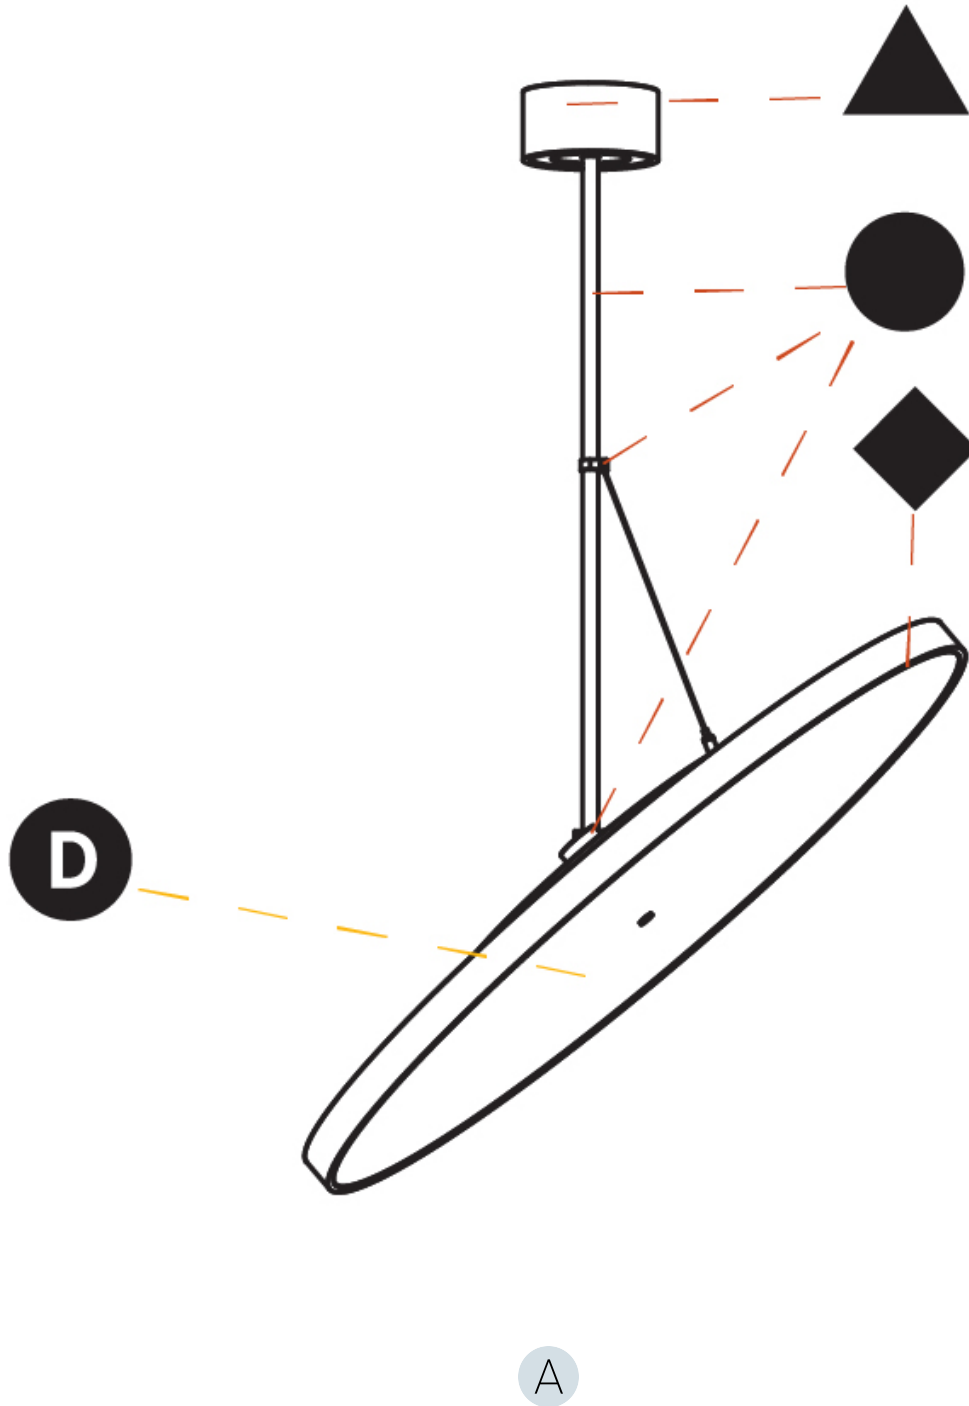

SIGN DIVA FLEX SUSPENSION

A30857-

PROJECT	_____
TYPE	_____
SPECIFIER	_____
QUANTITY	_____
DATE	_____